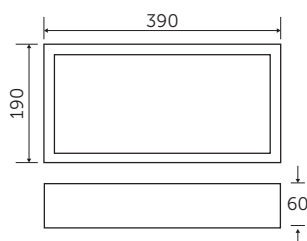

09022 New (ISO) Legend Down

09024 Old (Euro) Legend Left

09025 Old (Euro) Legend Right

09026 Old (Euro) Legend Down

09027 Old (Euro) Legend Up

Spectrum

Technical Specification

Data	
Construction	09000 Polycarbonate / 09019 Steel
LED Chip	Samsung
IP Rating	IP20
Operating Temp	-5°C to +35°C
Input Voltage	220-240V
Power Factor	> 0.9

09000 Slim Exit Sign

09019 Standard Exit Sign

Code	W	Description	Viewing Distance	Temp	Hours
09000	3	LED Emergency Slim Exit Sign including Up Legend. Maintained/Non Maintained	25M	6500K	25000
09001	-	New Legend Left + Right for Slim Exit Sign	-	-	-
09003	-	New Legend Down for Slim Exit Sign	-	-	-
09004	-	New Up Legend for Slim Exit Sign (spare accessory)	-	-	-
09005	-	Old Legend Left + Right for Slim Exit Sign	-	-	-
09007	-	Old Legend Down for Slim Exit Sign	-	-	-
09008	-	Old Legend Up for Slim Exit Sign	-	-	-
09019	4	LED Standard Exit Sign including Up Legend. Maintained/Non Maintained	25M	6500K	25000
09020	-	New Legend Left for Standard Exit Sign	-	-	-
09021	-	New Legend Right for Standard Exit Sign	-	-	-
09022	-	New Legend Down for Standard Exit Sign	-	-	-
09023	-	New Up Legend for Standard Exit Sign (spare accessory)	-	-	-
09024	-	Old Legend Left for Standard Exit Sign	-	-	-
09025	-	Old Legend Right for Standard Exit Sign	-	-	-
09026	-	Old Legend Down for Standard Exit Sign	-	-	-
09027	-	Old Legend Up for Standard Exit Sign	-	-	-