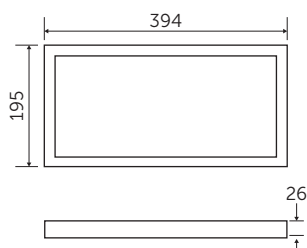

09022 New (ISO) Legend Down

09024 Old (Euro) Legend Left

09025 Old (Euro) Legend Right

09026 Old (Euro) Legend Down

09027 Old (Euro) Legend Up

Spectrum

Technical Specification

Data	
Construction	09000 Polycarbonate / 09019 Steel
LED Chip	Samsung
IP Rating	IP20
Operating Temp	-5°C to +35°C
Input Voltage	220-240V
Power Factor	> 0.9

09000 Slim Exit Sign

09019 Standard Exit Sign

Code	W	Description	Viewing Distance	Temp	Hours
09000	3	LED Emergency Slim Exit Sign including Up Legend. Maintained/Non Maintained	25M	6500K	25000
09001	-	New Legend Left + Right for Slim Exit Sign	-	-	-
09003	-	New Legend Down for Slim Exit Sign	-	-	-
09004	-	New Up Legend for Slim Exit Sign (spare accessory)	-	-	-
09005	-	Old Legend Left + Right for Slim Exit Sign	-	-	-
09007	-	Old Legend Down for Slim Exit Sign	-	-	-
09008	-	Old Legend Up for Slim Exit Sign	-	-	-
09019	4	LED Standard Exit Sign including Up Legend. Maintained/Non Maintained	25M	6500K	25000
09020	-	New Legend Left for Standard Exit Sign	-	-	-
09021	-	New Legend Right for Standard Exit Sign	-	-	-
09022	-	New Legend Down for Standard Exit Sign	-	-	-
09023	-	New Up Legend for Standard Exit Sign (spare accessory)	-	-	-
09024	-	Old Legend Left for Standard Exit Sign	-	-	-
09025	-	Old Legend Right for Standard Exit Sign	-	-	-
09026	-	Old Legend Down for Standard Exit Sign	-	-	-
09027	-	Old Legend Up for Standard Exit Sign	-	-	-