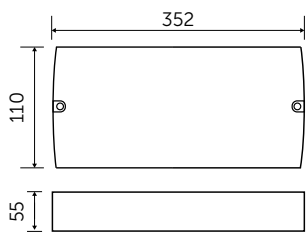

## LED Emergency Bulkhead / Recessed

Our most popular emergency bulkhead, the 3.3W IP65 bulkhead has a low-profile design and is suitable for both internal & external use. The optional exit blade accessory transforms this Emergency Bulkhead into an IP65 Exit Blade.

09046 Exit Blade Accessory available, when fitted this adapts 3.3W Bulkhead (09040) in to a cost effective IP65 Exit Blade.

Cut Out: 350mm x 110mm  
When used with Semi  
Recessing Kit (09041)