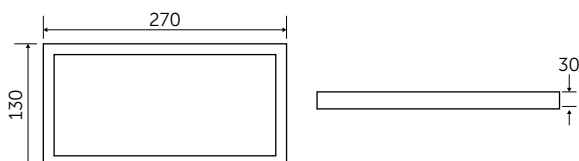

Auto Self Test Indicator. No requirement for manual key test (Code: 09053)

Normal operation: Green indicator illuminated

Battery failure: Red indicator flashes once every 3 seconds

Light source failure: Red indicator flashes twice every 3 seconds

Less than rated duration time: Red indicator flashes three times every 3 seconds.