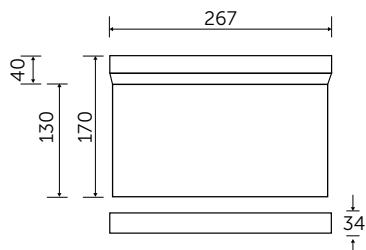

Manual Push Test Indicator

Once activated, unit illuminates for 5 minutes to indicate fitting is functioning correctly. Key Test feature can also be used.