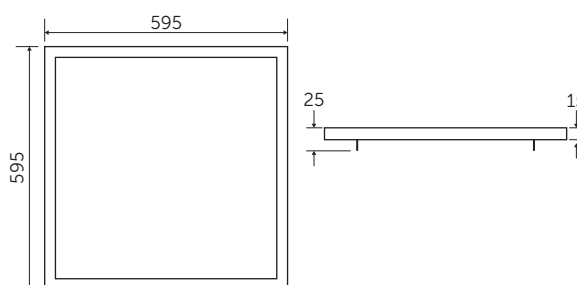

Code	W	Description	lm/W	lm	Temp	Finish	Hours
10130	36	Arial Backlit LED Panel - 600x600mm, 4000K, White	100	3600	4000K	White	50000
10132	36	Arial Backlit LED Panel - 600x600mm, 4000K, Emergency, White	100	3600	4000K	White	50000
10134	36	Arial Backlit LED Panel - 600x600mm, 4000K, White, 0-10V Dim	100	3600	4000K	White	50000
10133	36	Arial Backlit LED Panel - 600x600mm, 4000K, White, Dali Dim	100	3600	4000K	White	50000
10176	25	Arial Backlit LED Panel - 600x600mm, 4000K, White	120	3000	4000K	White	50000
10178	25	Arial Backlit LED Panel - 600x600mm, 4000K, Emergency, White	120	3000	4000K	White	50000
10180	25	Arial Backlit LED Panel - 600x600mm, 4000K, White, 0-10V Dim	120	3000	4000K	White	50000
10179	25	Arial Backlit LED Panel - 600x600mm, 4000K, White, Dali Dim	120	3000	4000K	White	50000

Available on request:

- Emergency panels with 5 year battery guarantee
- Emergency 0-10v Dim
- Emergency Dali Dim

For further information call 01924 893380 or email sales@bellighting.co.uk

LED Panel

¹ Exceeds EU standard of 70 for Lumens Maintenance Ratio
² Exceeds EU standard of RA 80 for Colour Rendering Index
³ Subject to terms & conditions (Contact Customer Service)