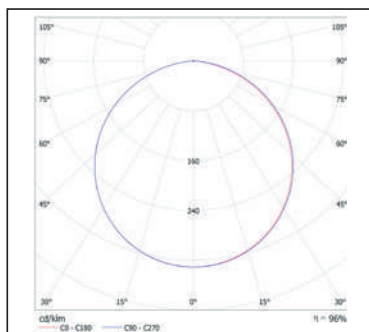

Code	W	Description	lm/W	lm	Temp	Finish	Hours
10130	36	Arial Backlit LED Panel - 600x600mm, 4000K, White	100	3600	4000K	White	50000
10132	36	Arial Backlit LED Panel - 600x600mm, 4000K, Emergency, White	100	3600	4000K	White	50000
10134	36	Arial Backlit LED Panel - 600x600mm, 4000K, White, 0-10V Dim	100	3600	4000K	White	50000
10133	36	Arial Backlit LED Panel - 600x600mm, 4000K, White, Dali Dim	100	3600	4000K	White	50000
10176	25	Arial Backlit LED Panel - 600x600mm, 4000K, White	120	3000	4000K	White	50000
10178	25	Arial Backlit LED Panel - 600x600mm, 4000K, Emergency, White	120	3000	4000K	White	50000
10180	25	Arial Backlit LED Panel - 600x600mm, 4000K, White, 0-10V Dim	120	3000	4000K	White	50000
10179	25	Arial Backlit LED Panel - 600x600mm, 4000K, White, Dali Dim	120	3000	4000K	White	50000

Available on request:

- Emergency panels with 5 year battery guarantee
- Emergency 0-10v Dim
- Emergency Dali Dim

For further information call 01924 893380 or email sales@bellighting.co.uk

LED Panel

¹ Exceeds EU standard of 70 for Lumens Maintenance Ratio
² Exceeds EU standard of RA 80 for Colour Rendering Index
³ Subject to terms & conditions (Contact Customer Service)