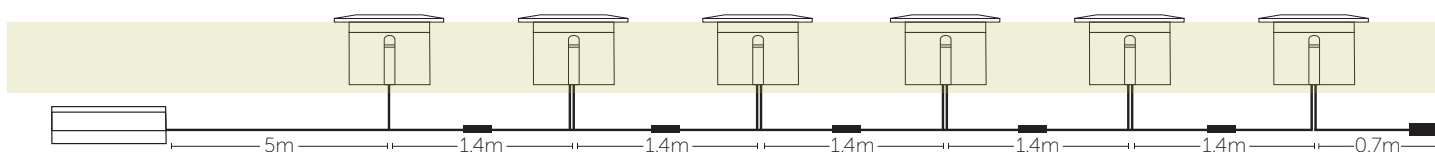

NEW

Technical Specification

Data	
Construction	Polycarbonate
IP Rating	IP65
Input Voltage	220-240V
Operating Temp	-30°C to +35°C

10345/6/7
Cut Out: Ø39mm 35mm Deep

Code	Volts	Description
10345	220-240	Luna LED Decking Kit - 3000K. Includes 6 x 0.3W fittings & driver
10346	220-240	Luna LED Decking Kit - 4000K. Includes 6 x 0.3W fittings & driver
10347	220-240	Luna LED Decking Kit - Blue. Includes 6 x 0.3W fittings & driver