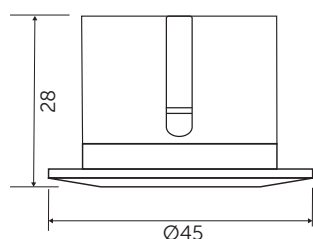

NEW

Technical Specification

Data	
Construction	Polycarbonate
IP Rating	IP65
Input Voltage	220-240V
Operating Temp	-30°C to +35°C

10345/6/7
Cut Out: Ø39mm 35mm Deep

Code	Volts	Description
10345	220-240	Luna LED Decking Kit - 3000K. Includes 6 x 0.3W fittings & driver
10346	220-240	Luna LED Decking Kit - 4000K. Includes 6 x 0.3W fittings & driver
10347	220-240	Luna LED Decking Kit - Blue. Includes 6 x 0.3W fittings & driver