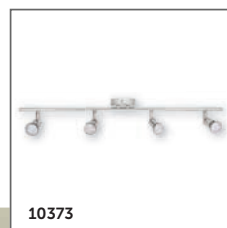

# LUNA Decorative Ceiling Spot Lights

- Adjustable directional heads
- Ideal for domestic and commercial use
- Compatible with most GU10 LED and Halogen retrofit lamps
- Dimmable when used with suitable lamp
- Suitable for wall or ceiling mounting

# Technical Specification

Data	
Construction	Electroplated High Density Steel
IP Rating	IP20
Input Voltage	220-240V
Operating Temp	-5°C to +35°C
Lampholder	GU10

Version	Base Ø	Height	Length
Single	80mm	80mm	80mm
Double	90mm	105mm	360mm
Triple	200mm	80mm	200mm
Quad	90mm	105mm	760mm