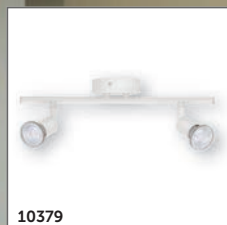

# LUNA Decorative Ceiling Spot Lights

- Adjustable directional heads
- Ideal for domestic and commercial use
- Compatible with most GU10 LED and Halogen retrofit lamps
- Dimmable when used with suitable lamp
- Suitable for wall or ceiling mounting

## Lamps Not Included

# Technical Specification

Data	
Construction	Electroplated High Density Steel
IP Rating	IP20
Input Voltage	220-240V
Operating Temp	-5°C to +35°C
Lampholder	GU10

### 5W LED Halo GU10.

Ideal for all applications. Available in 3 colour temperatures, dimmable and non-dimmable.