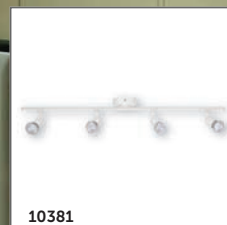

# LUNA Decorative Ceiling Spot Lights

- Adjustable directional heads
- Ideal for domestic and commercial use
- Compatible with most GU10 LED and Halogen retrofit lamps
- Dimmable when used with suitable lamp
- Suitable for wall or ceiling mounting

# Technical Specification

Data	
Construction	Electroplated High Density Steel
IP Rating	IP20
Input Voltage	220-240V
Operating Temp	-5°C to +35°C
Lampholder	GU10

Version	Base Ø	Height	Length
Single	80mm	80mm	80mm
Double	90mm	105mm	360mm
Triple	200mm	80mm	200mm
Quad	90mm	105mm	760mm