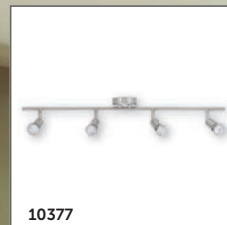

# LUNA Decorative Ceiling Spot Lights

- Adjustable directional heads
- Ideal for domestic and commercial use
- Compatible with most GU10 LED and Halogen retrofit lamps
- Dimmable when used with suitable lamp
- Suitable for wall or ceiling mounting

# Technical Specification

Data	
Construction	Electroplated High Density Steel
IP Rating	IP20
Input Voltage	220-240V
Operating Temp	-5°C to +35°C
Lampholder	GU10

Version	Base Ø	Height	Length
Single	80mm	80mm	80mm
Double	90mm	105mm	360mm
Triple	200mm	80mm	200mm
Quad	90mm	105mm	760mm