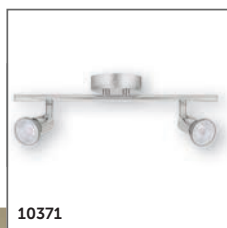

# LUNA Decorative Ceiling Spot Lights

- Adjustable directional heads
- Ideal for domestic and commercial use
- Compatible with most GU10 LED and Halogen retrofit lamps
- Dimmable when used with suitable lamp
- Suitable for wall or ceiling mounting

# Technical Specification

Data	
Construction	Electroplated High Density Steel
IP Rating	IP20
Input Voltage	220-240V
Operating Temp	-5°C to +35°C
Lampholder	GU10