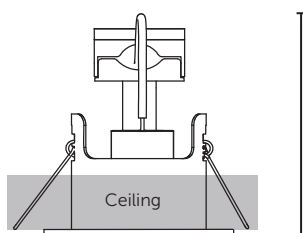

### Tool Free Connector

2.5mm twin earth loop in / loop out push-fit connectors

# Technical Specification

Data	
Construction	Pressed Steel
LED Chip	n/a
IP Rating	IP65 (Showerlight)
Operating Temp	n/a
Input Voltage	n/a
Power Factor	n/a
CRI	n/a
LMR	n/a

Fixed Downlight  
Cut-Out: 68mm

Centre Tilt Downlight  
Cut-Out: 78mm

Showerlight IP65  
Cut-Out: 68mm

Ultra Low Profile for 100mm ceiling voids

Code	V	Description	Finish	Cut Out
10660	240	Fixed Downlight	White	68
10661	240	Fixed Downlight	Satin Nickel	68
10662	240	Fixed Downlight	Chrome	68
10663	240	Fixed Downlight	Antique Brass	68
10664	240	Fixed Downlight	Brass	68
10665	240	Fixed Downlight	Matt White	68
10655	240	Centre Tilt Downlight	White	78
10656	240	Centre Tilt Downlight	Satin Nickel	78
10657	240	Centre Tilt Downlight	Chrome	78
10658	240	Centre Tilt Downlight	Antique Brass	78
10659	240	Centre Tilt Downlight	Brass	78
10667	240	Centre Tilt Downlight	Matt White	78
10650	240	Showerlight IP65	White	68
10651	240	Showerlight IP65	Satin Nickel	68
10652	240	Showerlight IP65	Chrome	68
10653	240	Showerlight IP65	Antique Brass	68
10654	240	Showerlight IP65	Brass	68
10666	240	Showerlight IP65	Matt White	68
10670	-	IC Cage for Firestay Showerlight/Fixed Downlight	-	-
10671	-	IC Cage for Firestay Centre Tilt Downlight	-	-