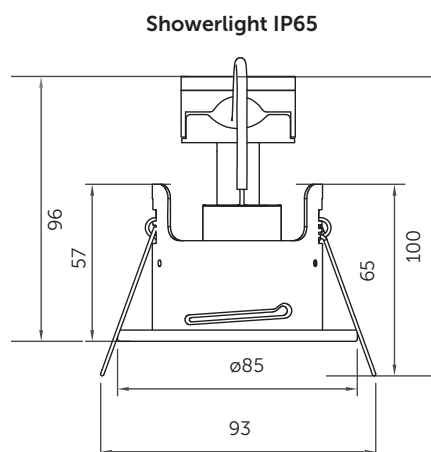

### Tool Free Connector

2.5mm twin earth loop in / loop out push-fit connectors

# Technical Specification

Data	
Construction	Pressed Steel
LED Chip	n/a
IP Rating	IP65 (Showerlight)
Operating Temp	n/a
Input Voltage	n/a
Power Factor	n/a
CRI	n/a
LMR	n/a

Fixed Downlight  
Cut-Out: 68mm

Centre Tilt Downlight  
Cut-Out: 78mm

Showerlight IP65  
Cut-Out: 68mm

Ultra Low Profile for 100mm ceiling voids

Code	V	Description	Finish	Cut Out
10660	240	Fixed Downlight	White	68
10661	240	Fixed Downlight	Satin Nickel	68
10662	240	Fixed Downlight	Chrome	68
10663	240	Fixed Downlight	Antique Brass	68
10664	240	Fixed Downlight	Brass	68
10665	240	Fixed Downlight	Matt White	68
10655	240	Centre Tilt Downlight	White	78
10656	240	Centre Tilt Downlight	Satin Nickel	78
10657	240	Centre Tilt Downlight	Chrome	78
10658	240	Centre Tilt Downlight	Antique Brass	78
10659	240	Centre Tilt Downlight	Brass	78
10667	240	Centre Tilt Downlight	Matt White	78
10650	240	Showerlight IP65	White	68
10651	240	Showerlight IP65	Satin Nickel	68
10652	240	Showerlight IP65	Chrome	68
10653	240	Showerlight IP65	Antique Brass	68
10654	240	Showerlight IP65	Brass	68
10666	240	Showerlight IP65	Matt White	68
10670	-	IC Cage for Firestay Showerlight/Fixed Downlight	-	-
10671	-	IC Cage for Firestay Centre Tilt Downlight	-	-