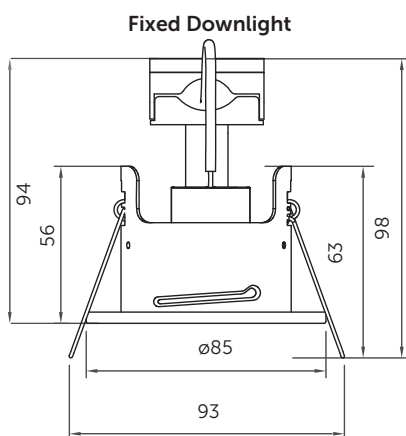

### Tool Free Connector

2.5mm twin earth loop in / loop out push-fit connectors

# Technical Specification

Data	
Construction	Pressed Steel
LED Chip	n/a
IP Rating	IP65 (Showerlight)
Operating Temp	n/a
Input Voltage	n/a
Power Factor	n/a
CRI	n/a
LMR	n/a

Fixed Downlight  
Cut-Out: 68mm

Centre Tilt Downlight  
Cut-Out: 78mm

Showerlight IP65  
Cut-Out: 68mm

Ultra Low Profile for 100mm ceiling voids

Code	V	Description	Finish	Cut Out
10660	240	Fixed Downlight	White	68
10661	240	Fixed Downlight	Satin Nickel	68
10662	240	Fixed Downlight	Chrome	68
10663	240	Fixed Downlight	Antique Brass	68
10664	240	Fixed Downlight	Brass	68
10665	240	Fixed Downlight	Matt White	68
10655	240	Centre Tilt Downlight	White	78
10656	240	Centre Tilt Downlight	Satin Nickel	78
10657	240	Centre Tilt Downlight	Chrome	78
10658	240	Centre Tilt Downlight	Antique Brass	78
10659	240	Centre Tilt Downlight	Brass	78
10667	240	Centre Tilt Downlight	Matt White	78
10650	240	Showerlight IP65	White	68
10651	240	Showerlight IP65	Satin Nickel	68
10652	240	Showerlight IP65	Chrome	68
10653	240	Showerlight IP65	Antique Brass	68
10654	240	Showerlight IP65	Brass	68
10666	240	Showerlight IP65	Matt White	68
10670	-	IC Cage for Firestay Showerlight/Fixed Downlight	-	-
10671	-	IC Cage for Firestay Centre Tilt Downlight	-	-