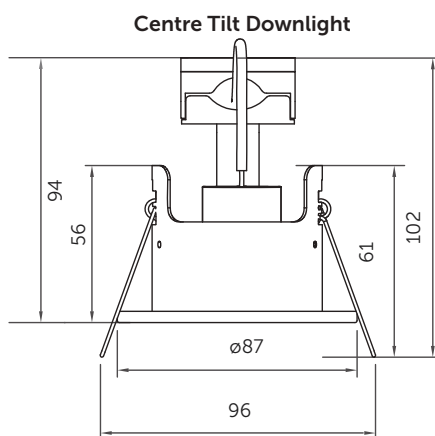

### Tool Free Connector

2.5mm twin earth loop in / loop out push-fit connectors

# Technical Specification

Data	
Construction	Pressed Steel
LED Chip	n/a
IP Rating	IP65 (Showerlight)
Operating Temp	n/a
Input Voltage	n/a
Power Factor	n/a
CRI	n/a
LMR	n/a

Fixed Downlight  
Cut-Out: 68mm

Centre Tilt Downlight  
Cut-Out: 78mm

Showerlight IP65  
Cut-Out: 68mm

Ultra Low Profile for 100mm ceiling voids

Code	V	Description	Finish	Cut Out
10660	240	Fixed Downlight	White	68
10661	240	Fixed Downlight	Satin Nickel	68
10662	240	Fixed Downlight	Chrome	68
10663	240	Fixed Downlight	Antique Brass	68
10664	240	Fixed Downlight	Brass	68
10665	240	Fixed Downlight	Matt White	68
10655	240	Centre Tilt Downlight	White	78
10656	240	Centre Tilt Downlight	Satin Nickel	78
10657	240	Centre Tilt Downlight	Chrome	78
10658	240	Centre Tilt Downlight	Antique Brass	78
10659	240	Centre Tilt Downlight	Brass	78
10667	240	Centre Tilt Downlight	Matt White	78
10650	240	Showerlight IP65	White	68
10651	240	Showerlight IP65	Satin Nickel	68
10652	240	Showerlight IP65	Chrome	68
10653	240	Showerlight IP65	Antique Brass	68
10654	240	Showerlight IP65	Brass	68
10666	240	Showerlight IP65	Matt White	68
10670	-	IC Cage for Firestay Showerlight/Fixed Downlight	-	-
10671	-	IC Cage for Firestay Centre Tilt Downlight	-	-